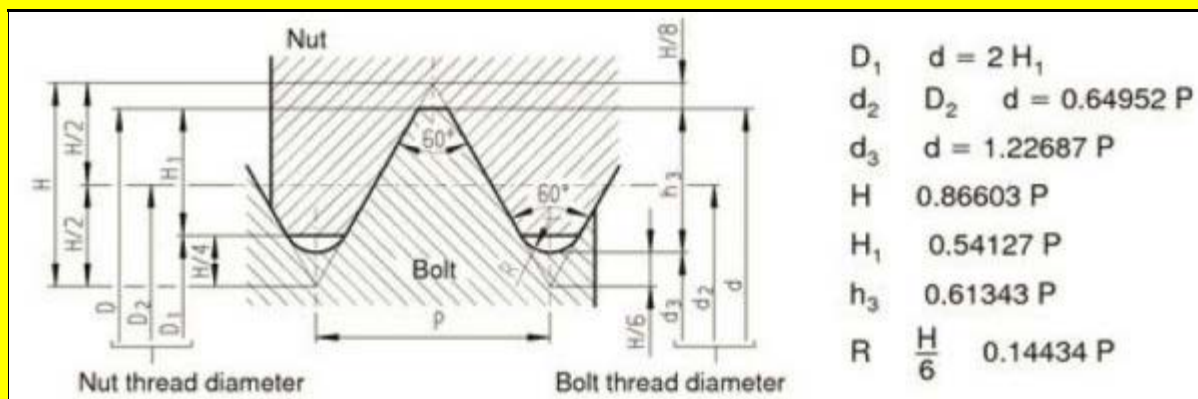

MARYLAND METRICS THREAD DATA CHARTS

METRIC THREAD -- EXTENDED THREAD SIZE RANGE (ISO)

Thread Height Male Thread = h_3 Thread Height Female Thread = H_1

Sorted by thread class

[Click here to return to the thread data chart page index.](#)